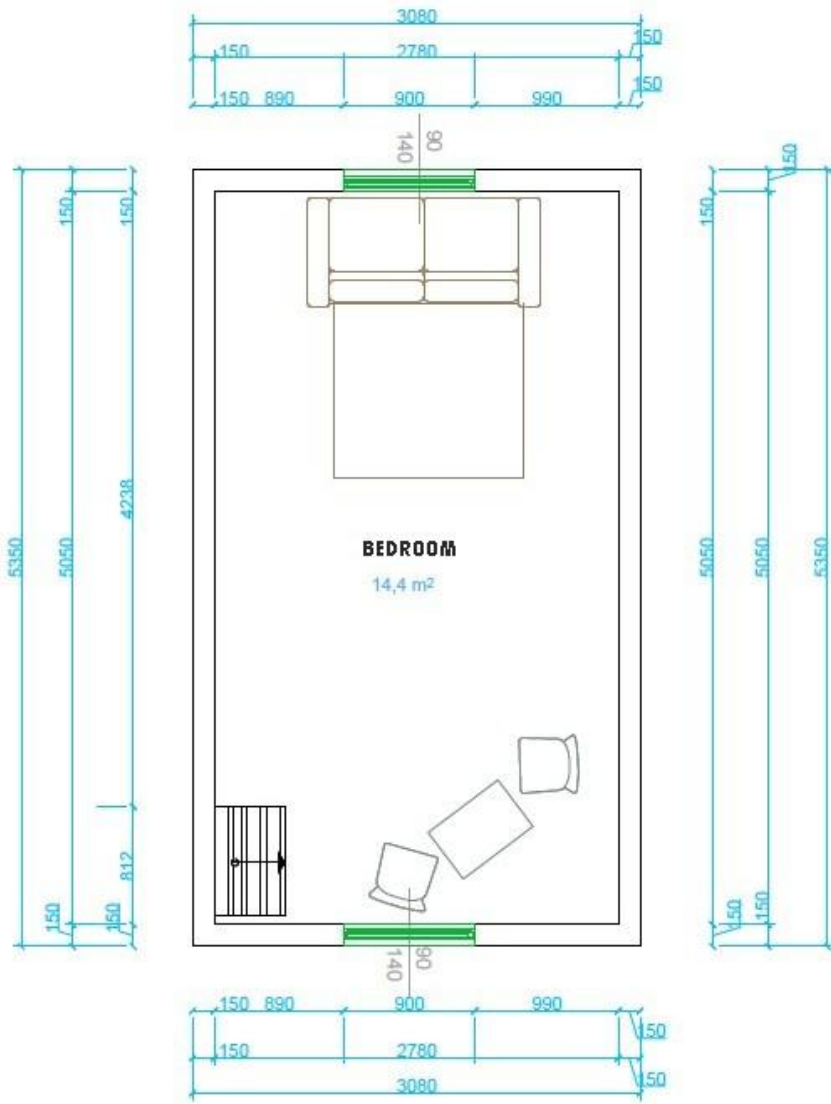

Tipi - Living area 20 m<sup>2</sup> to 40 m<sup>2</sup>, one- or two-storey

**FIRST FLOOR PLAN 23.3 m<sup>2</sup>**

**SECOND FLOOR PLAN 14.4 m<sup>2</sup>**

**EAST ELEVATION**