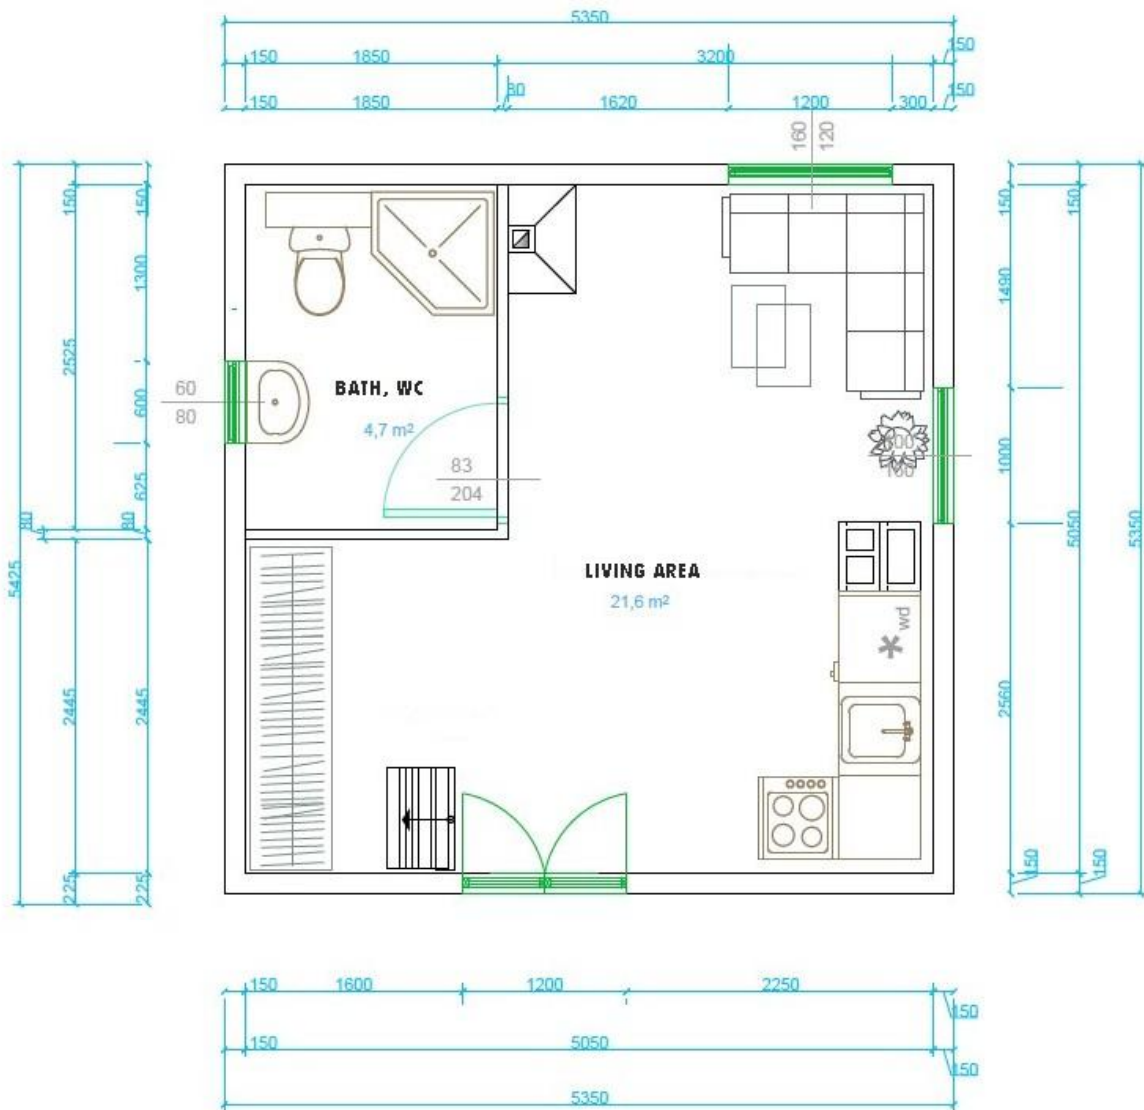

Tipi - Living area 20 m<sup>2</sup> to 40 m<sup>2</sup>, one- or two-storey

**FIRST FLOOR PLAN 23.3 m<sup>2</sup>**

**SECOND FLOOR PLAN 14.4 m<sup>2</sup>**

**EAST ELEVATION**